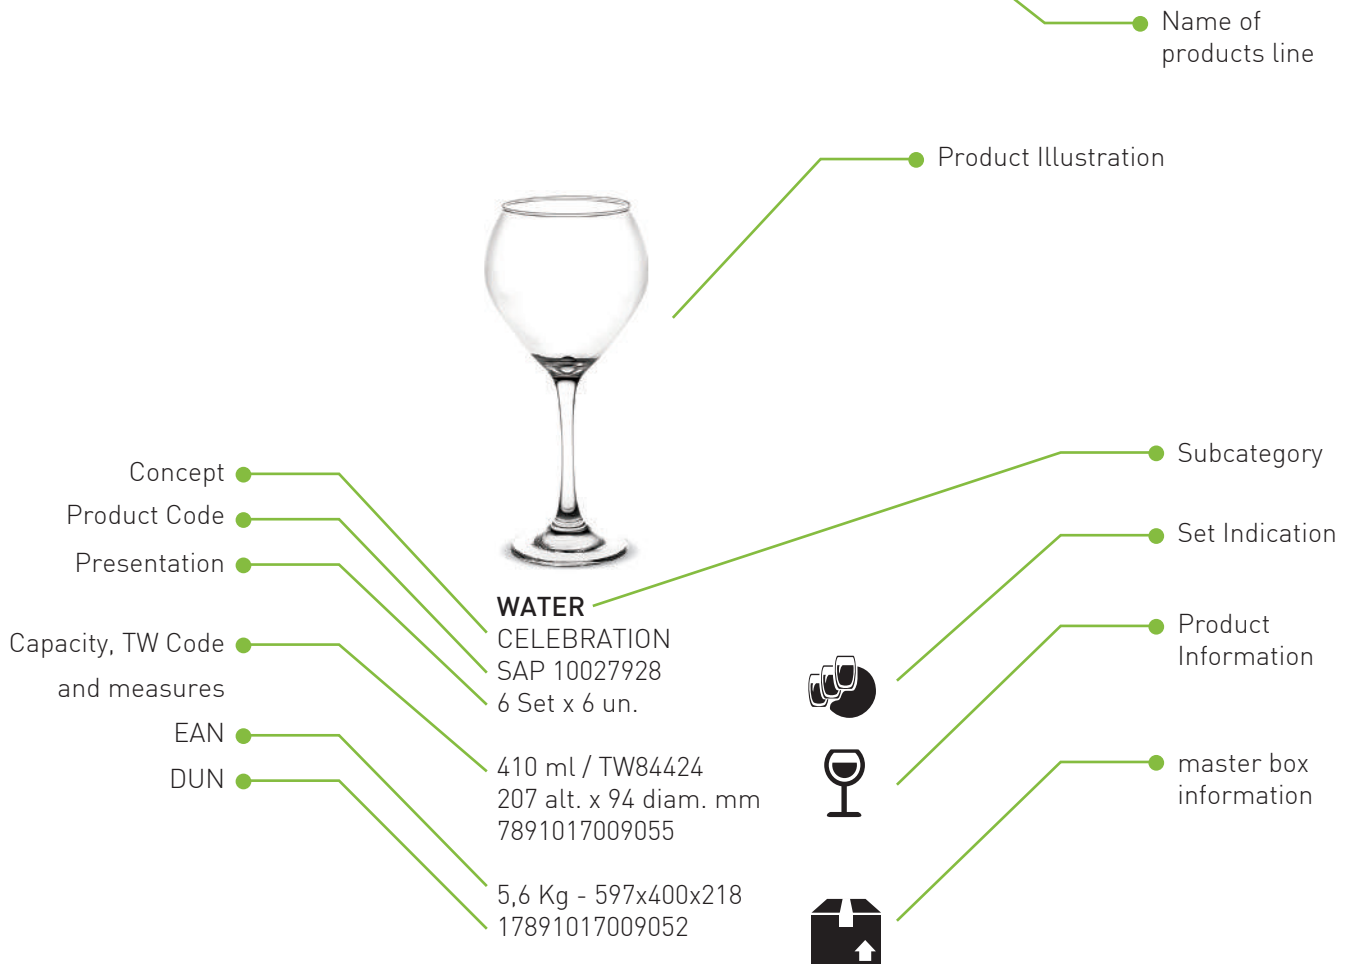

Organization of Product Information

SELECTION